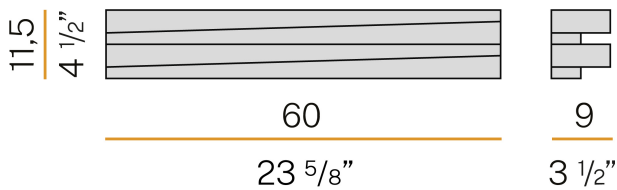

Technical drawing